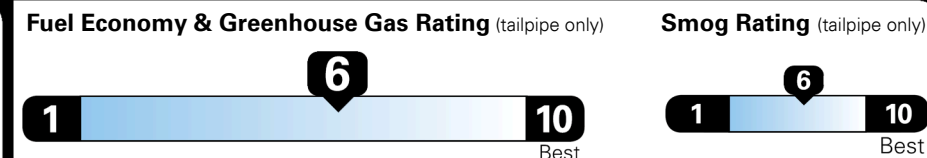

EPA DOT Fuel Economy and Environment

Gasoline Vehicle

Fuel Economy

29 MPG
combined city/hwy

29 MPG
city

30 MPG
highway

3.4 gallons per 100 miles

Standard SUVs range from 12 to 115 MPG. The best vehicle rates 146 MPGe.

You save $0
in fuel costs over 5 years compared to the average new vehicle.

Annual fuel cost
$1,700